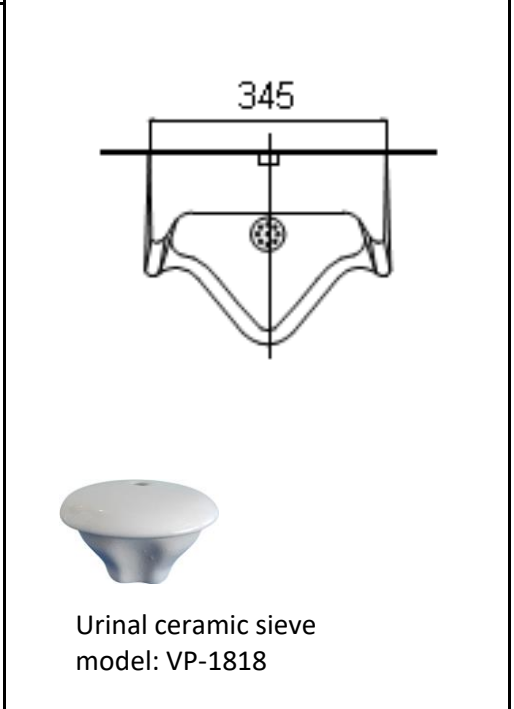

PROJECT		REF		REV	ITEM CODE	
LOCATION		DATE			PAGE	

SANITARY WARE SPECIFICATION SHEET

Item Descriptions	American Standard (PRC) "Mini-Washbrook" Vitreous china wall-hung top inlet urinal ; 1.5 LPF in WELS Grade 1 ; Registration No. 1U 21-0021	<p align="center">Illustration/ Drawing</p> 
Dimensions	L345 x W320 x H605 mm	
Model	CP-6401.321.04	
Material / Colour	Vitreous China / White Heat II	
Manufacturer	American Standard (PRC)	
Source	Acme Sanitary Ware Co. Ltd Mr. Eric Wong/ Mr. Don Yuen	
Contact Tel/Fax	(852) 2388-7171 / (852) 2710-8012	
E-mail	acme@acmesanitary.com.hk	
Website	www.acmesanitary.com.hk	